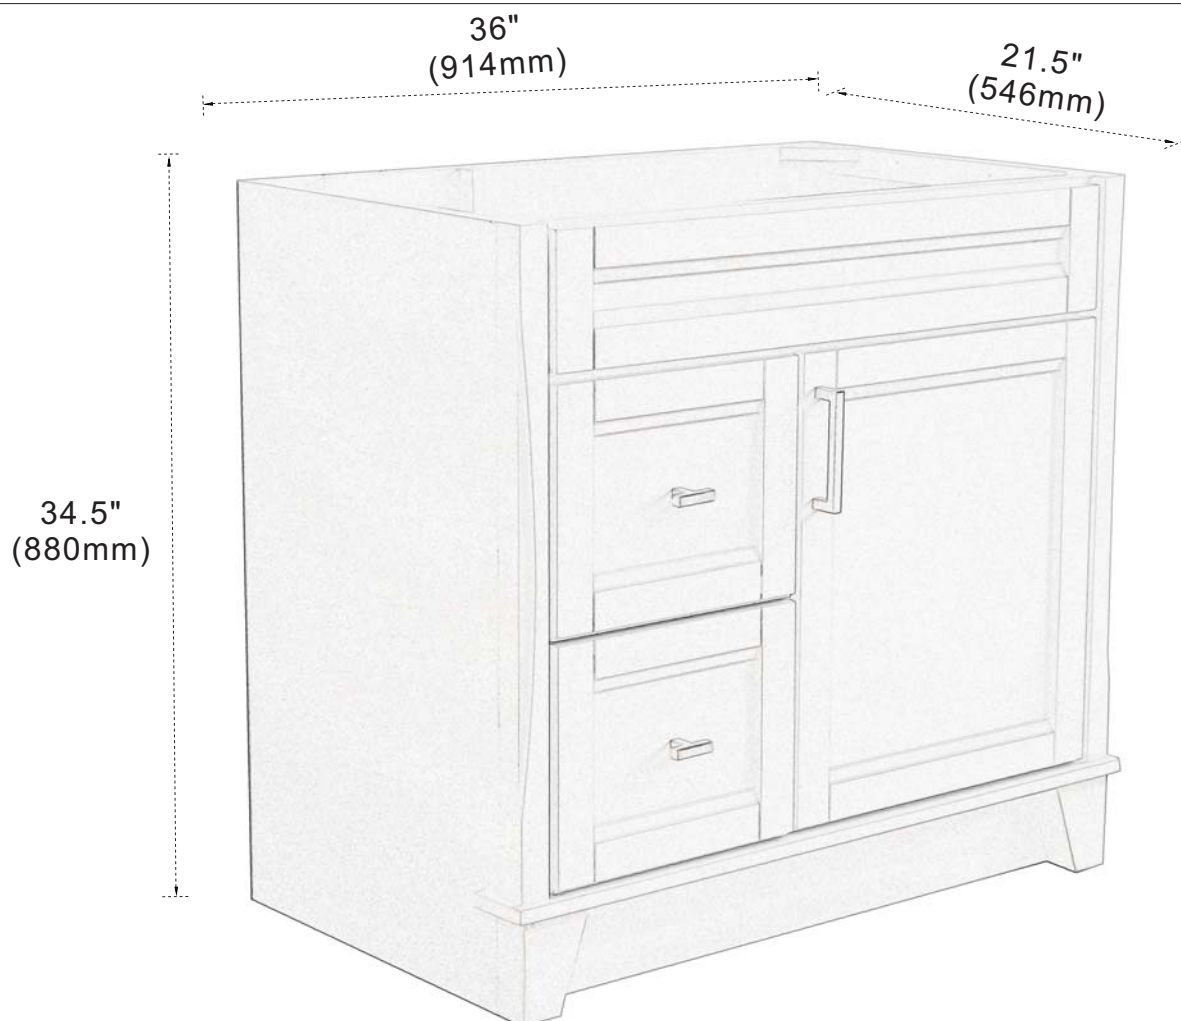

BELLATERRA HOME

Model: 400700-36R (Counter top sold separately)

Features

1. Solid wood and Plywood;
2. One soft closing doors;
3. Two full extension soft closing drawers;
4. Dovetail construction drawers;
5. Brush nickel hardware;

Colors / Finishes

1. WH - Pure White;
   BU - Dark Navy Blue;
   DG - Dark Gray

**NOTE: SINK STYLE, SHAPE, FAUCET HOLES, CUTOUT ON TOP, VANITY MAY VARY FROM THE PICTURE ABOVE.
INSTRUCTIONAL PURPOSE ONLY.**

Professional installation is recommended.
www.bellaterra-home.com

Bellaterra Home LLC, All Rights Reserved 2019